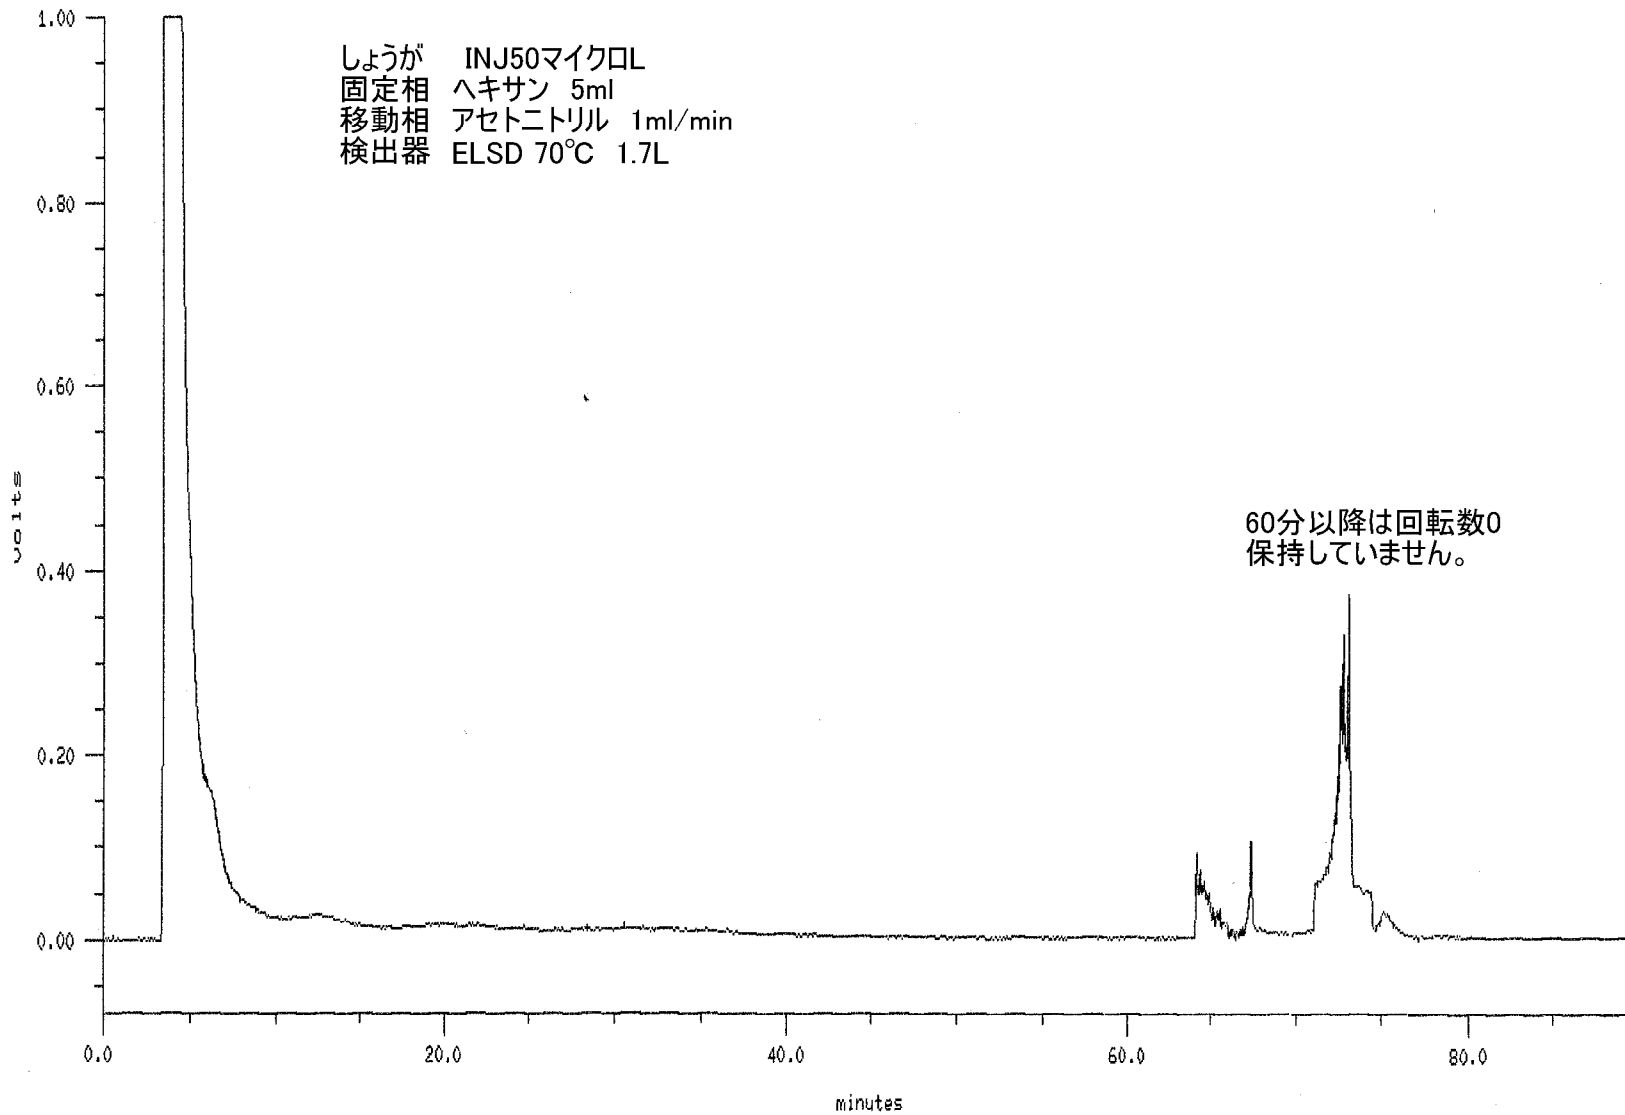

WATERS 805 DATA REPORT

Filename: SIU14-01 Channel: 分析機 2 Chart Speed: Full Size
Acquired: 30-DEC-105 21:58 Method: A:\DATA\CCC\00C
Comments: ショウガ エイソウサザミ 1.7ml/min elsd 70°C 1.7/L/MIN

WATERS 805 DATA REPORT

Filename: SVUJKH01 Channel: チェル 1 Chart Speed: Full Size
Acquired: 30-DEC-105 21:58 Method: A: #DATACCC#CCC
Comments: 5.5777 コイノワケチロシド100µl/ml/min CCC 1050 UV254